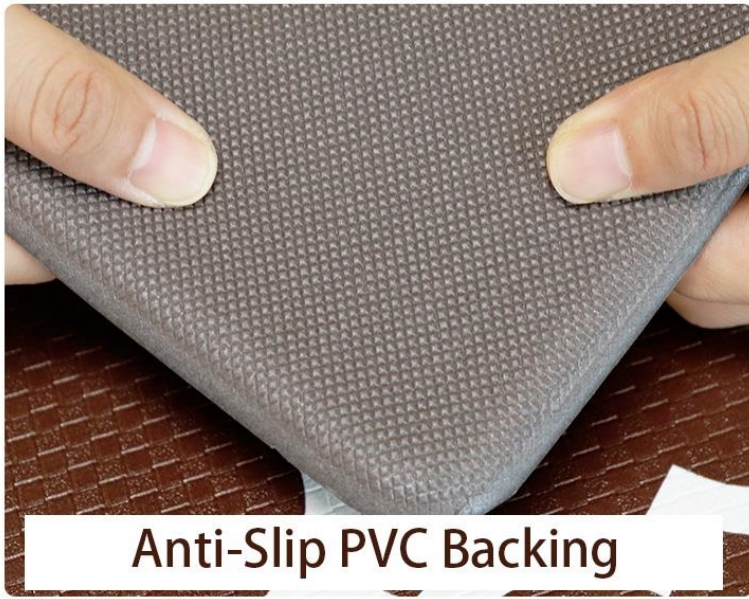

ANTI-FATIGUE **KITCHEN MATS/RUGS**

Product Material: 100% PVC

Thickness: 5mm, 6mm, 8mm, 10mm, 12mm

Normal Size: 45x75cm, 45x120cm, 45x180cm, 45x240cm, 50x100cm, 60x90cm, 60x180cm, 60x240cm

Advantage: Anti-fatigue, Anti-slip, Anti-oil, Anti-dust, Easy to clean, Wear-resisting, Comfortable feet

Product Details

Anti-Slip PVC Backing

Diamond Surface

Thickened For Comfort

Roll Up For Easy To Pack

STAIN TESTING Anti-oil, Anti-dust, Easy To Clean

Product Display