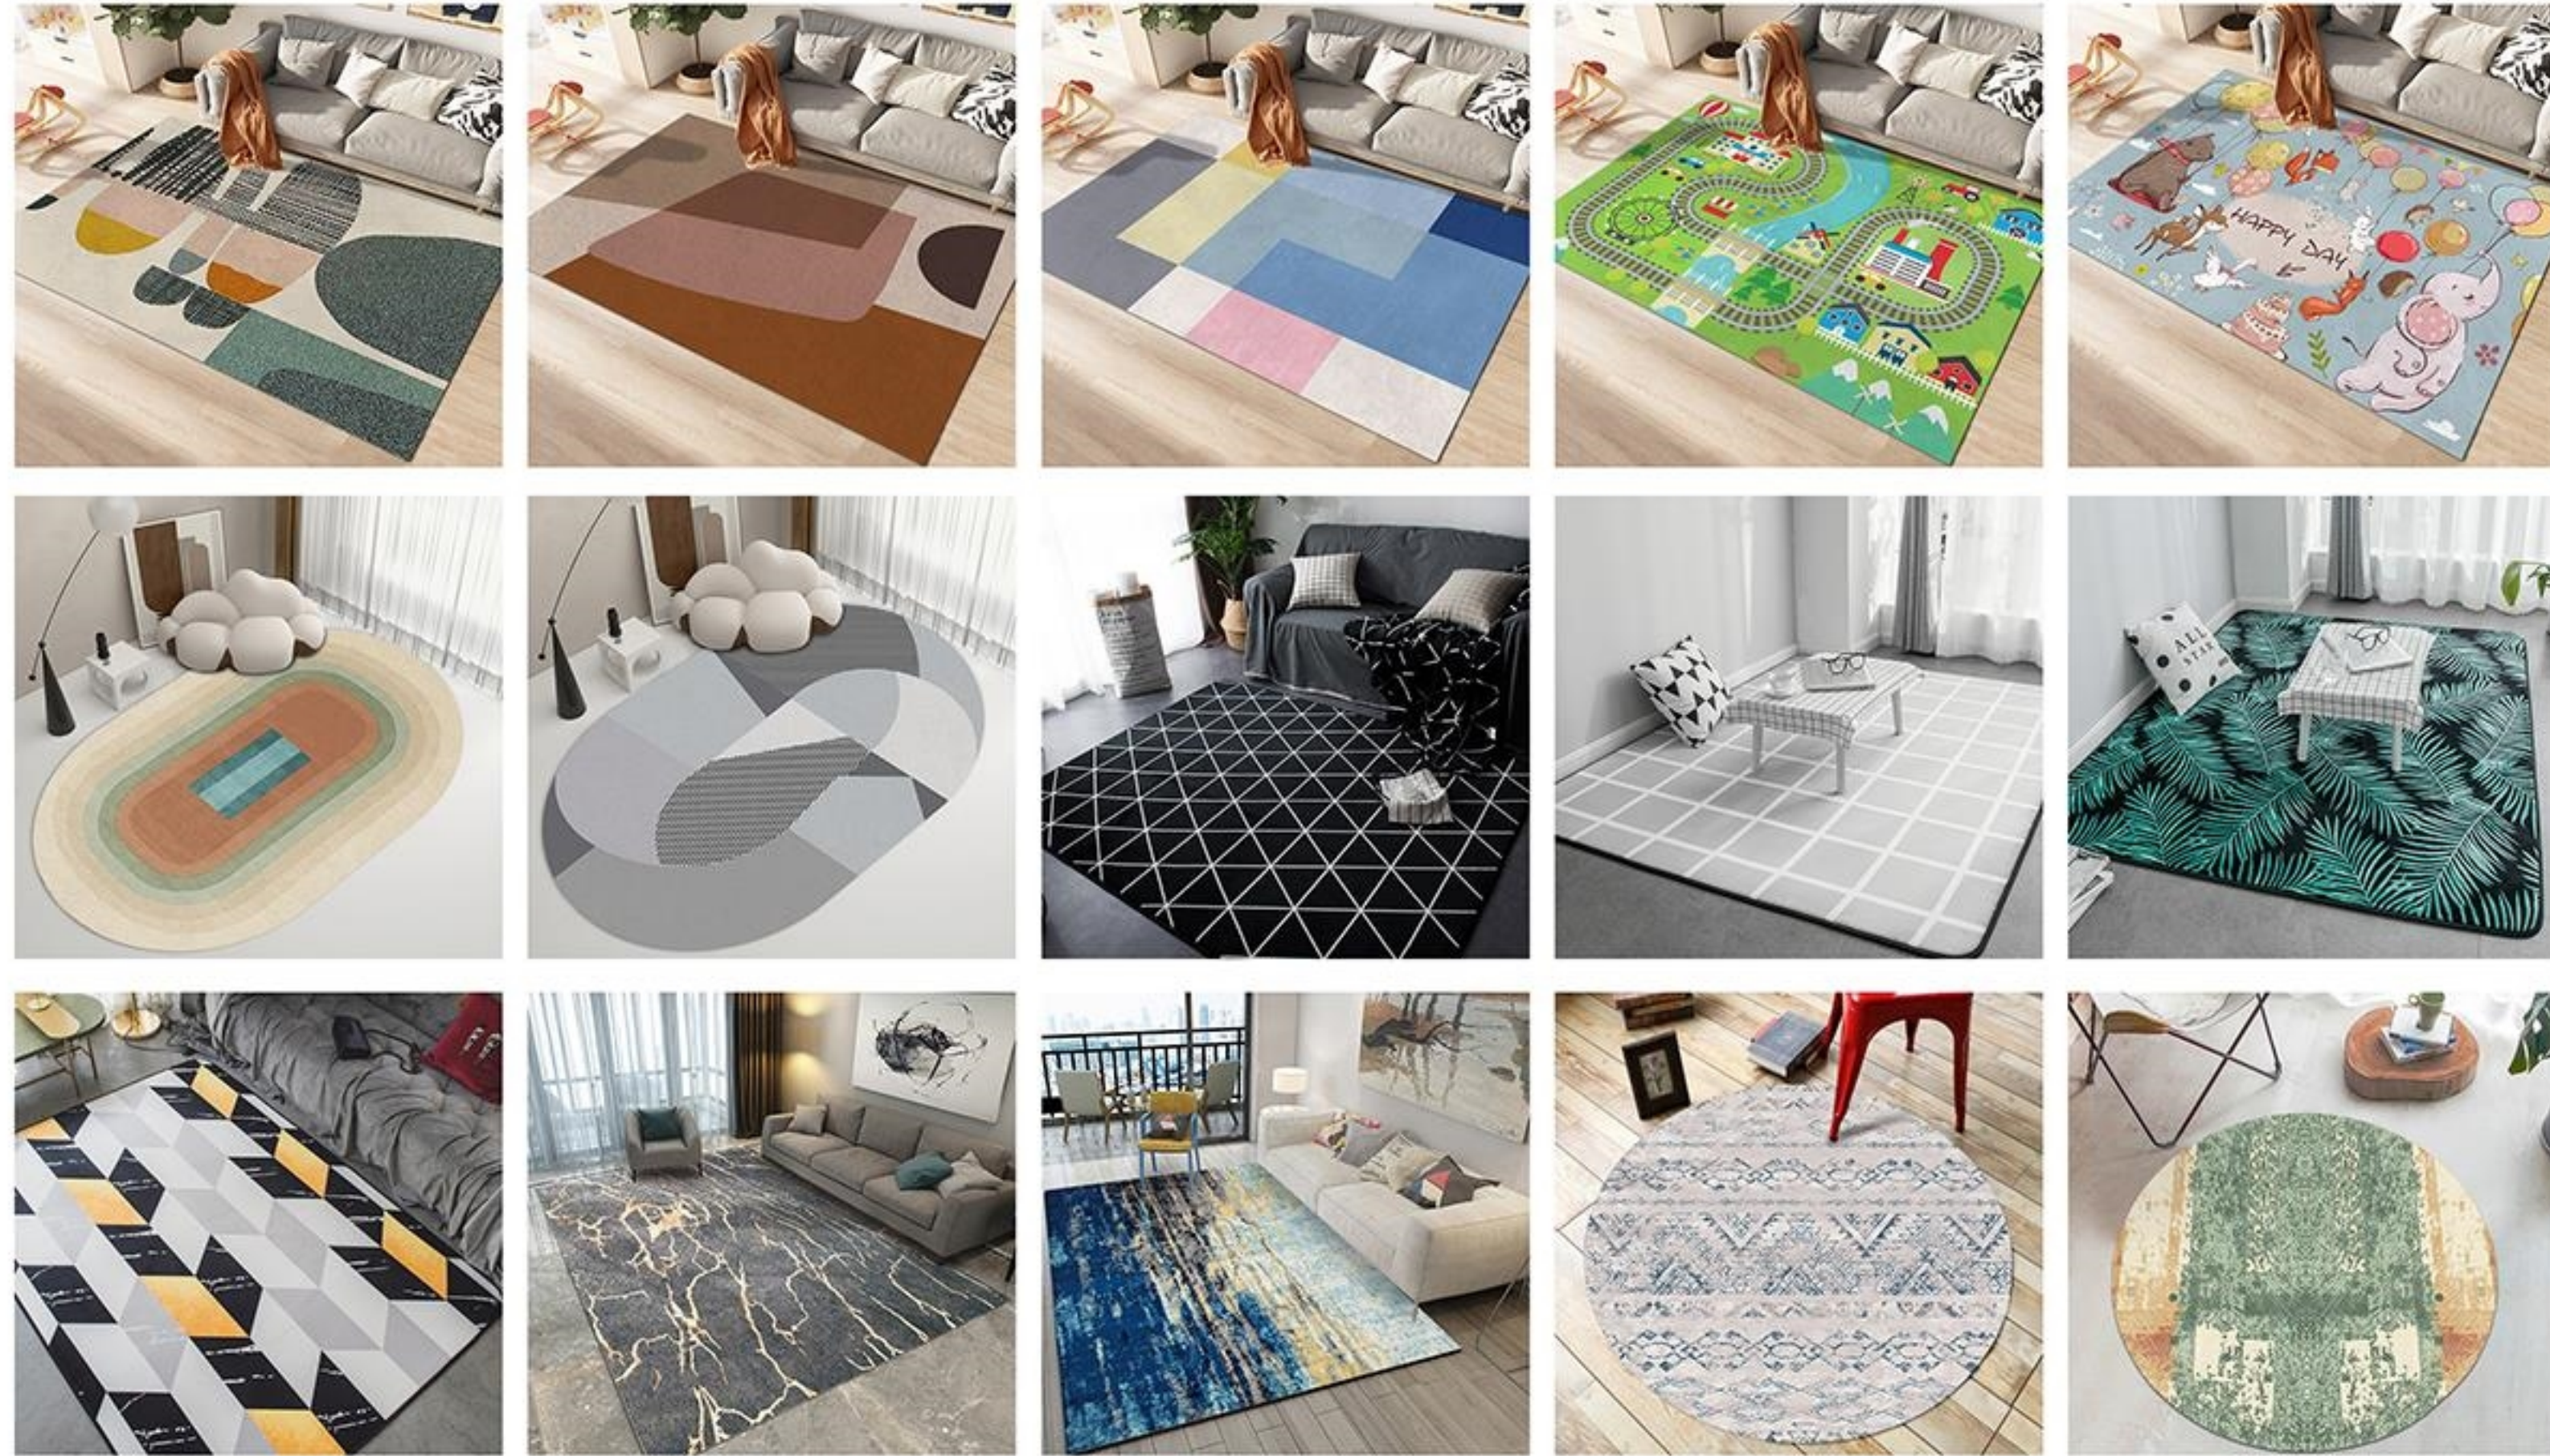

BENEFLOR

Product Display ♦♦

2021 New Product

04

Area Rugs

FAUX FUR RABBIT CARPET

BENEFLOR

Product Display◆◆

2021 New Product

04 Area Rugs

Product Material: 100% Polyester
Pile Height: 5-15mm
Backing: Non-woven backing with dots
Normal Size: 60x160cm, 120x160cm, 140x200cm,
160x230cm, 105x160cm, 140x215cm, 80x80cm, 100x100cm,
120x120cm, Can be customized

PRINTED CARPET

BENEFLOR

Product Display ♦♦

2021 New Product

OUTDOOR RUG

Product Material: 100% PP/ 100% PVC
 Thickness: 5mm, 6mm, 8mm, 10mm, 12mm
 Normal Size: 75x150cm, 76x152cm, 86x180cm, 90x180cm, 120x180cm, 150x200cm, 150x213cm, 180x270cm, Can be customized
 Total Weight: PP 180-500g/sqm, PVC 400-550g/sqm
 Ideal for Patio, Cabin, RV, Beach, Pool, etc.
 Water resistant; Mold & Mildew Resistant; Light Weight and Durable;
 UV Stabilized; Won't Fade; Reversible; Long Lasting; Easy to Care For.

BENEFLOR

Product Display ♦♦

2021 New Product