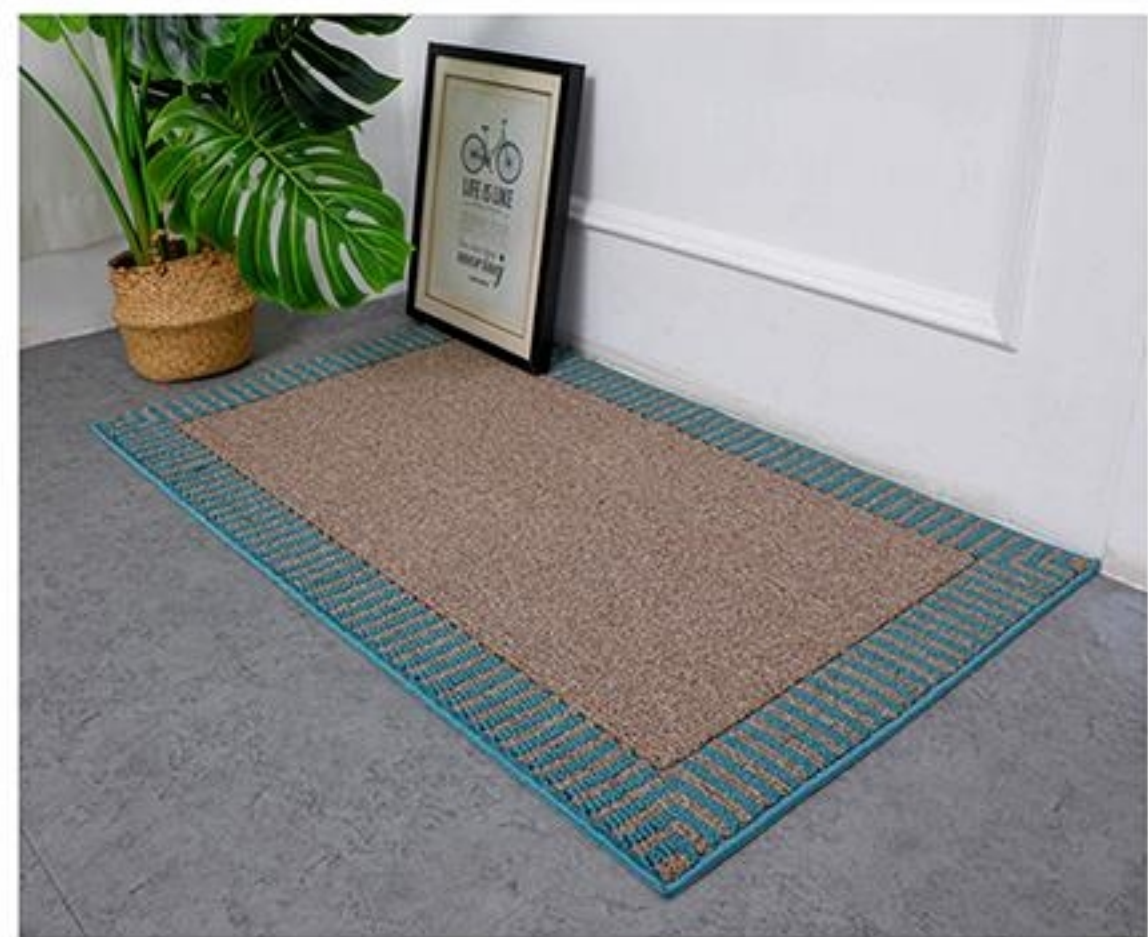

BENEFLOR

<https://tilesflooring.en.alibaba.com>

2021 NEW PRODUCTS

BENEFLOR HOME COLLECTION

01 Accent Rugs

Pile Height 50mm Polyester

Accent rug is suitable for kitchen, door, living room, bathroom, etc.
Product construction: Full cut, High-low loop, Loop pile.

Level Loop Pile Polypropylene

High-low Loop Pile Polypropylene

Cut & Loop Pile Polypropylene

MEMORY FOAM MATS

Construction: 100% Coral Velvet/Flannel + Memory sponge + PVC Backing
 Normal Size: 40x60cm, 50x80cm, 60x90cm, 80x120cm,
 Can be customized
 Sponge Thickness: 12mm, 15mm, 18mm, 20mm
 Total Thickness: 14.5mm, 17.5mm, 20.05mm, 22.5mm
 Backing: PVC Anti-slip Backing/Non-woven With Dots,
 Can be customized