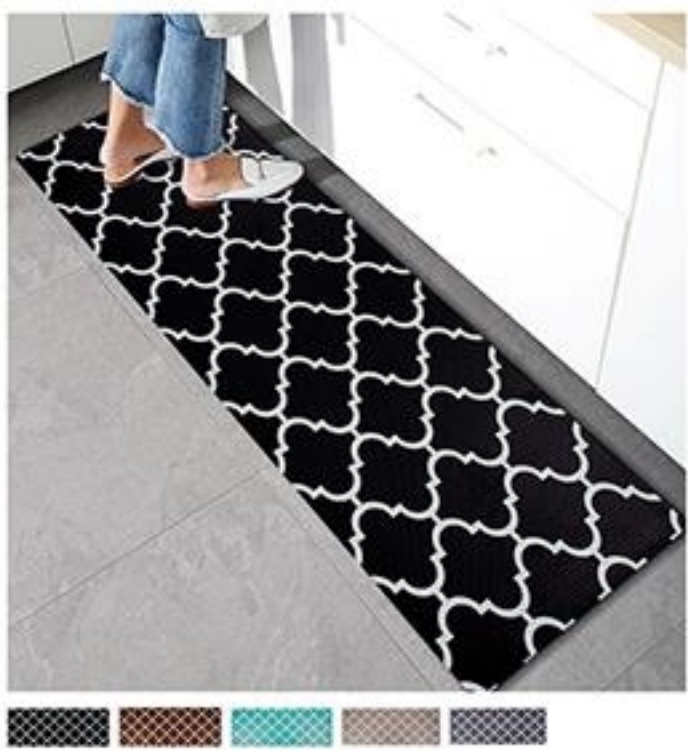

BENEFLOR

Product Display ♦♦

2021 New Product

03

Kitchen Rugs/Mats

ANTI-FATIGUE PVC KITCHEN MATS

Product Material: 100% PVC
 Thickness: 5mm, 6mm, 8mm, 10mm, 12mm
 Normal Size: 45x75cm, 45x120cm, 45x180cm, 45x240cm, 50x100cm, 60x90cm, 60x180cm, 60x240cm, Can be customized
 Advantage: Anti-fatigue, Anti-slip, Anti-oil, Anti-dust, Easy to clean, Wear-resisting, Comfortable feet

BENEFLOR

Product Display ♦♦

2021 New Product

04

Area Rugs

MICROFIBER WILTON AREA RUG

Product Material: 100% Polyester
 Thickness: 5mm, 6mm, 8mm, 10mm, 12mm
 Normal Size: Can be customized
 Advantage: Easy to clean, Wear-resisting, Comfortable feet